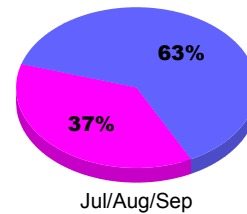

YTD Status Quo Clubs 2011-2012

Status Quo Clubs Compared to Status Quo Members

Legend: Status Quo Clubs (Cyan), Total Status Quo Members (Green)

MEMBERSHIP

Membership Results
2011-2012

Membership
2010-2011

Month	Net Memb Goal	Actual New Memb	Actual Dropped Memb	Gain/Loss of Memb	Gain/Loss of Memb
Jul/Aug/Sep		33	-6	27	3
Totals		33	-6	27	3

Membership Results 2011-2012

Goal, New, Dropped, Gain/Loss

Legend: Goal (Cyan), Actual (Green), Dropped (Yellow), Gain Loss (Magenta)

Comparison of Membership Gain/Loss

Current Year Compared to the Previous Year

Legend: Current Year (Cyan), Previous Year (Green)

Gender Comparison 2011-2012

Jul/Aug/Sep

Legend: Male (Blue), Female (Magenta)